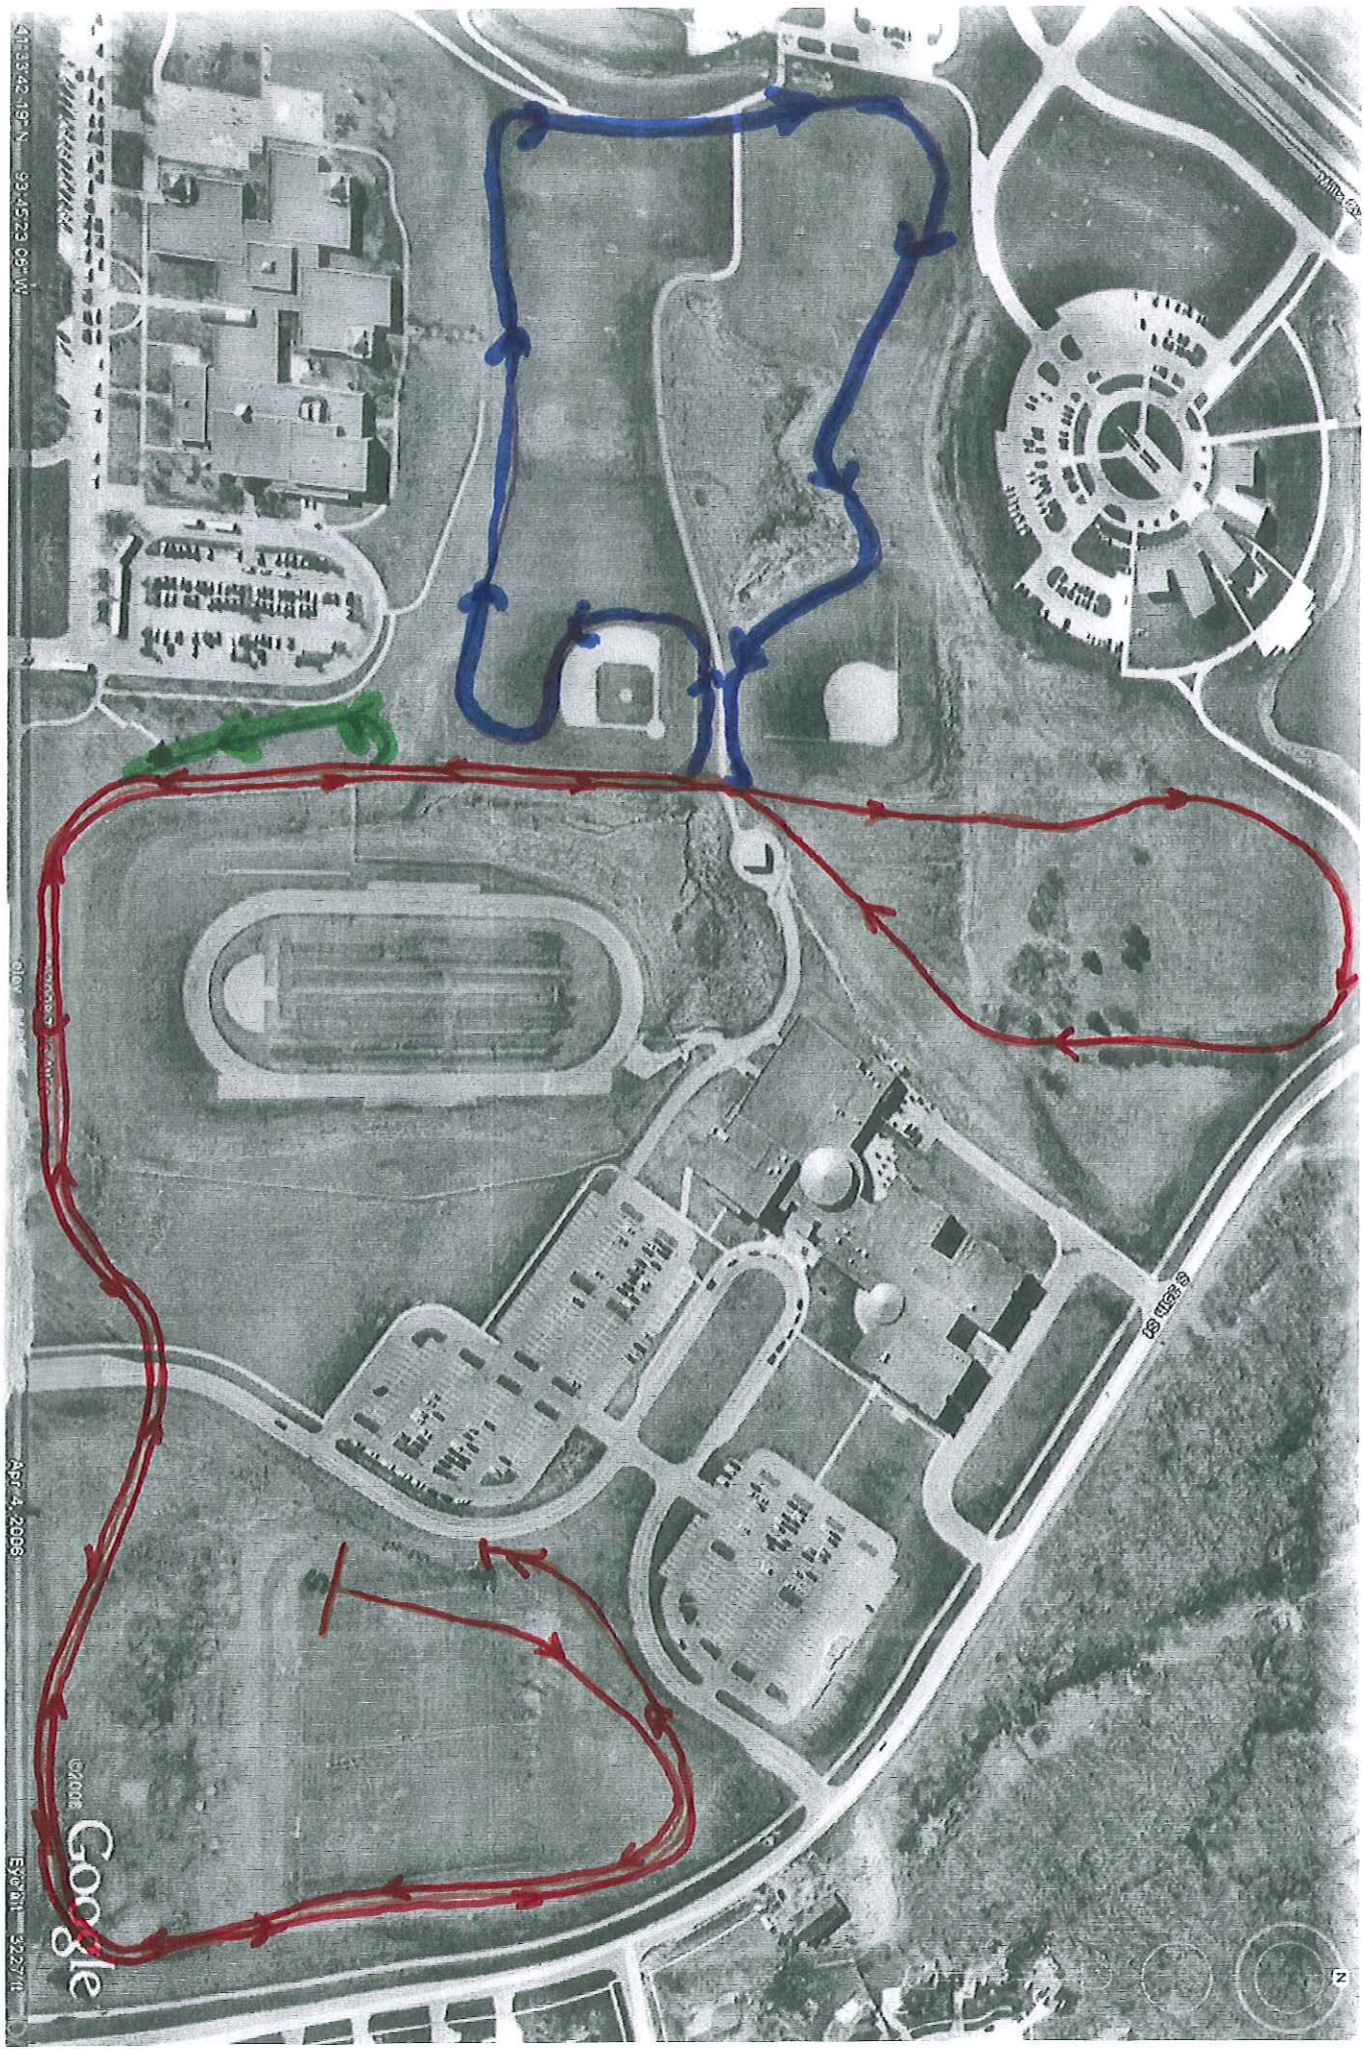

Valley Southwoods School
Cross Country Race Course Map

- 2K → → → Red / Green / Red
- 3K → → → Red
- 4K → → → Red / Blue / Red

41°13'42.19" N 99°45'23.08" W
©2008 Google
Apr 4, 2008
Elyria, MO 32271